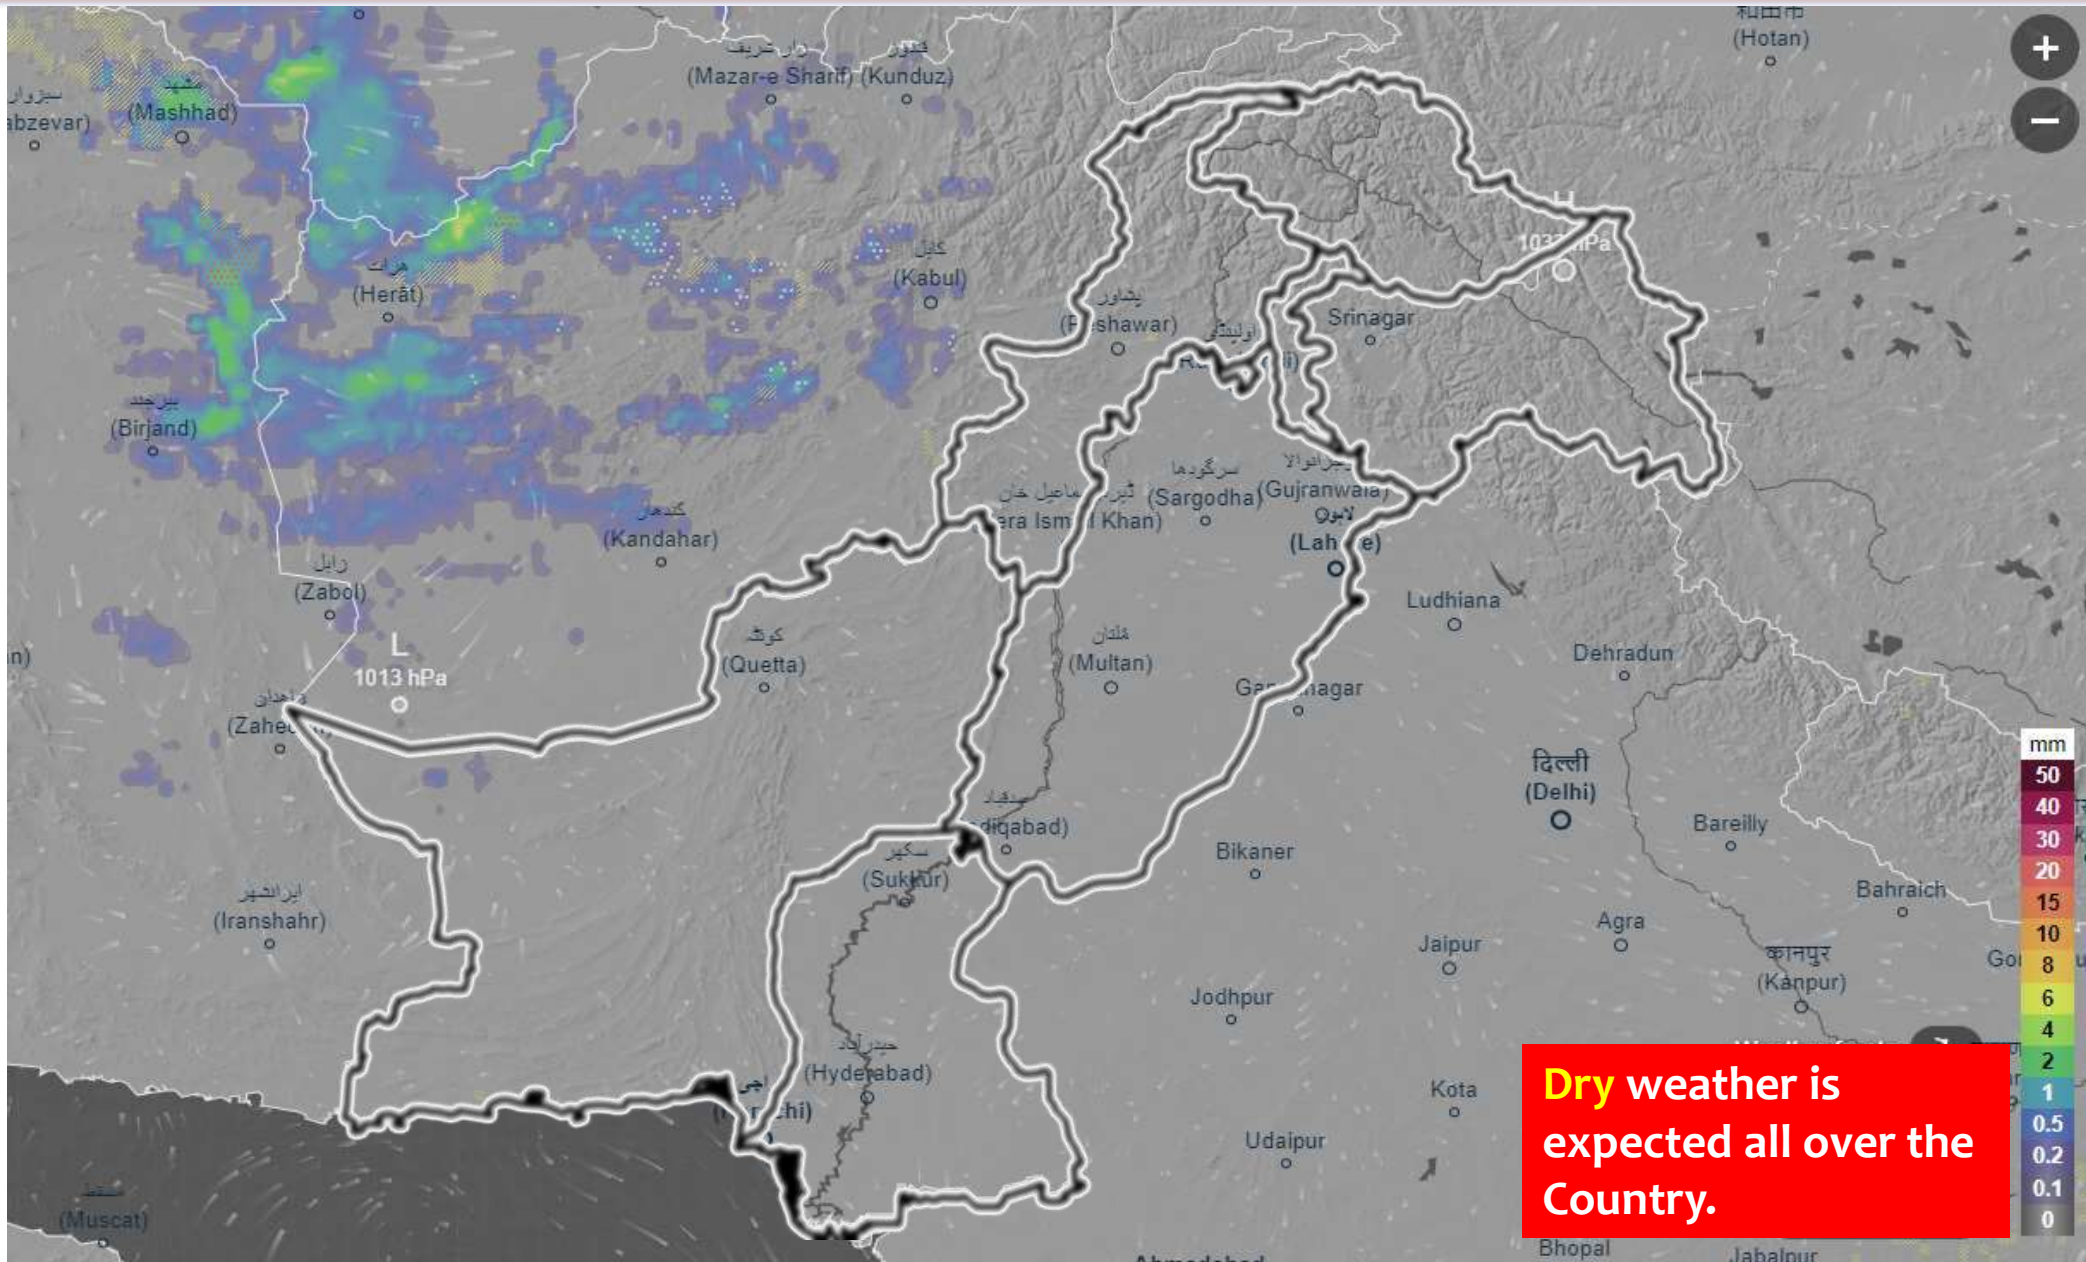

Projected Weather Anomalies – 18 Mar 24

Dry weather is expected all over the Country.

Projected Weather Anomalies – 19 Mar 24

Dry weather is expected all over the Country.

Projected Weather Anomalies – 20 Mar 24

Dry weather is expected in most parts of the country. However partly Cloudy weather is expected in KP, and GB.

Projected Weather Anomalies – 21 Mar 24

Projected Weather Anomalies – 22 Mar 24

Projected Weather Anomalies – 23 Mar 24