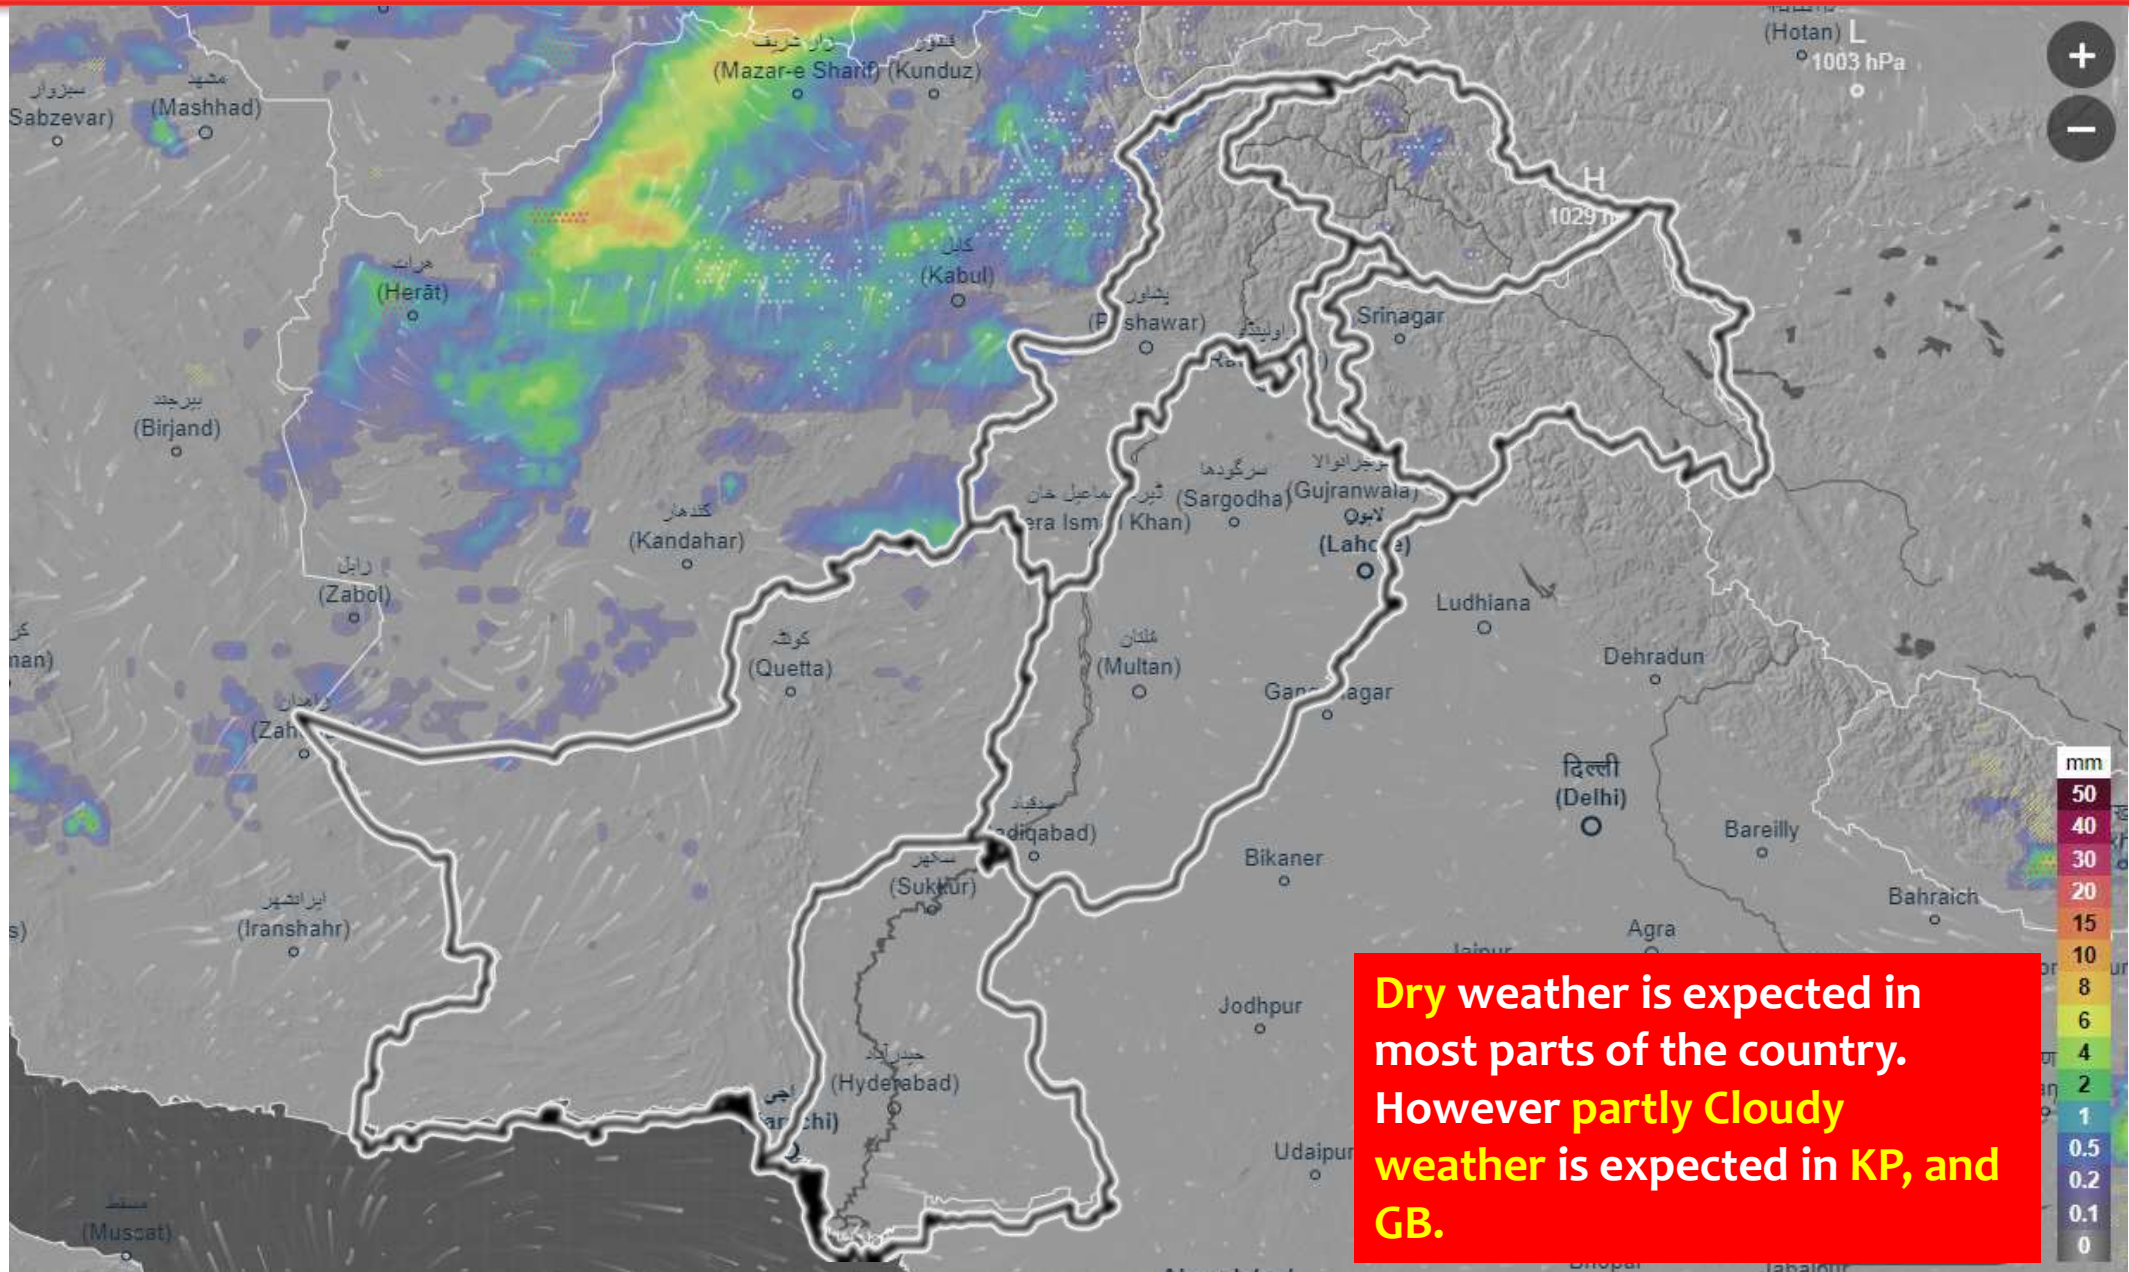

Projected Weather Anomalies – 18 Mar 24

Dry weather is expected all over the Country.

Projected Weather Anomalies – 19 Mar 24

Dry weather is expected all over the Country.

Projected Weather Anomalies – 20 Mar 24

Dry weather is expected in most parts of the country. However partly Cloudy weather is expected in KP, and GB.

Projected Weather Anomalies – 21 Mar 24

Projected Weather Anomalies – 22 Mar 24

Projected Weather Anomalies – 23 Mar 24