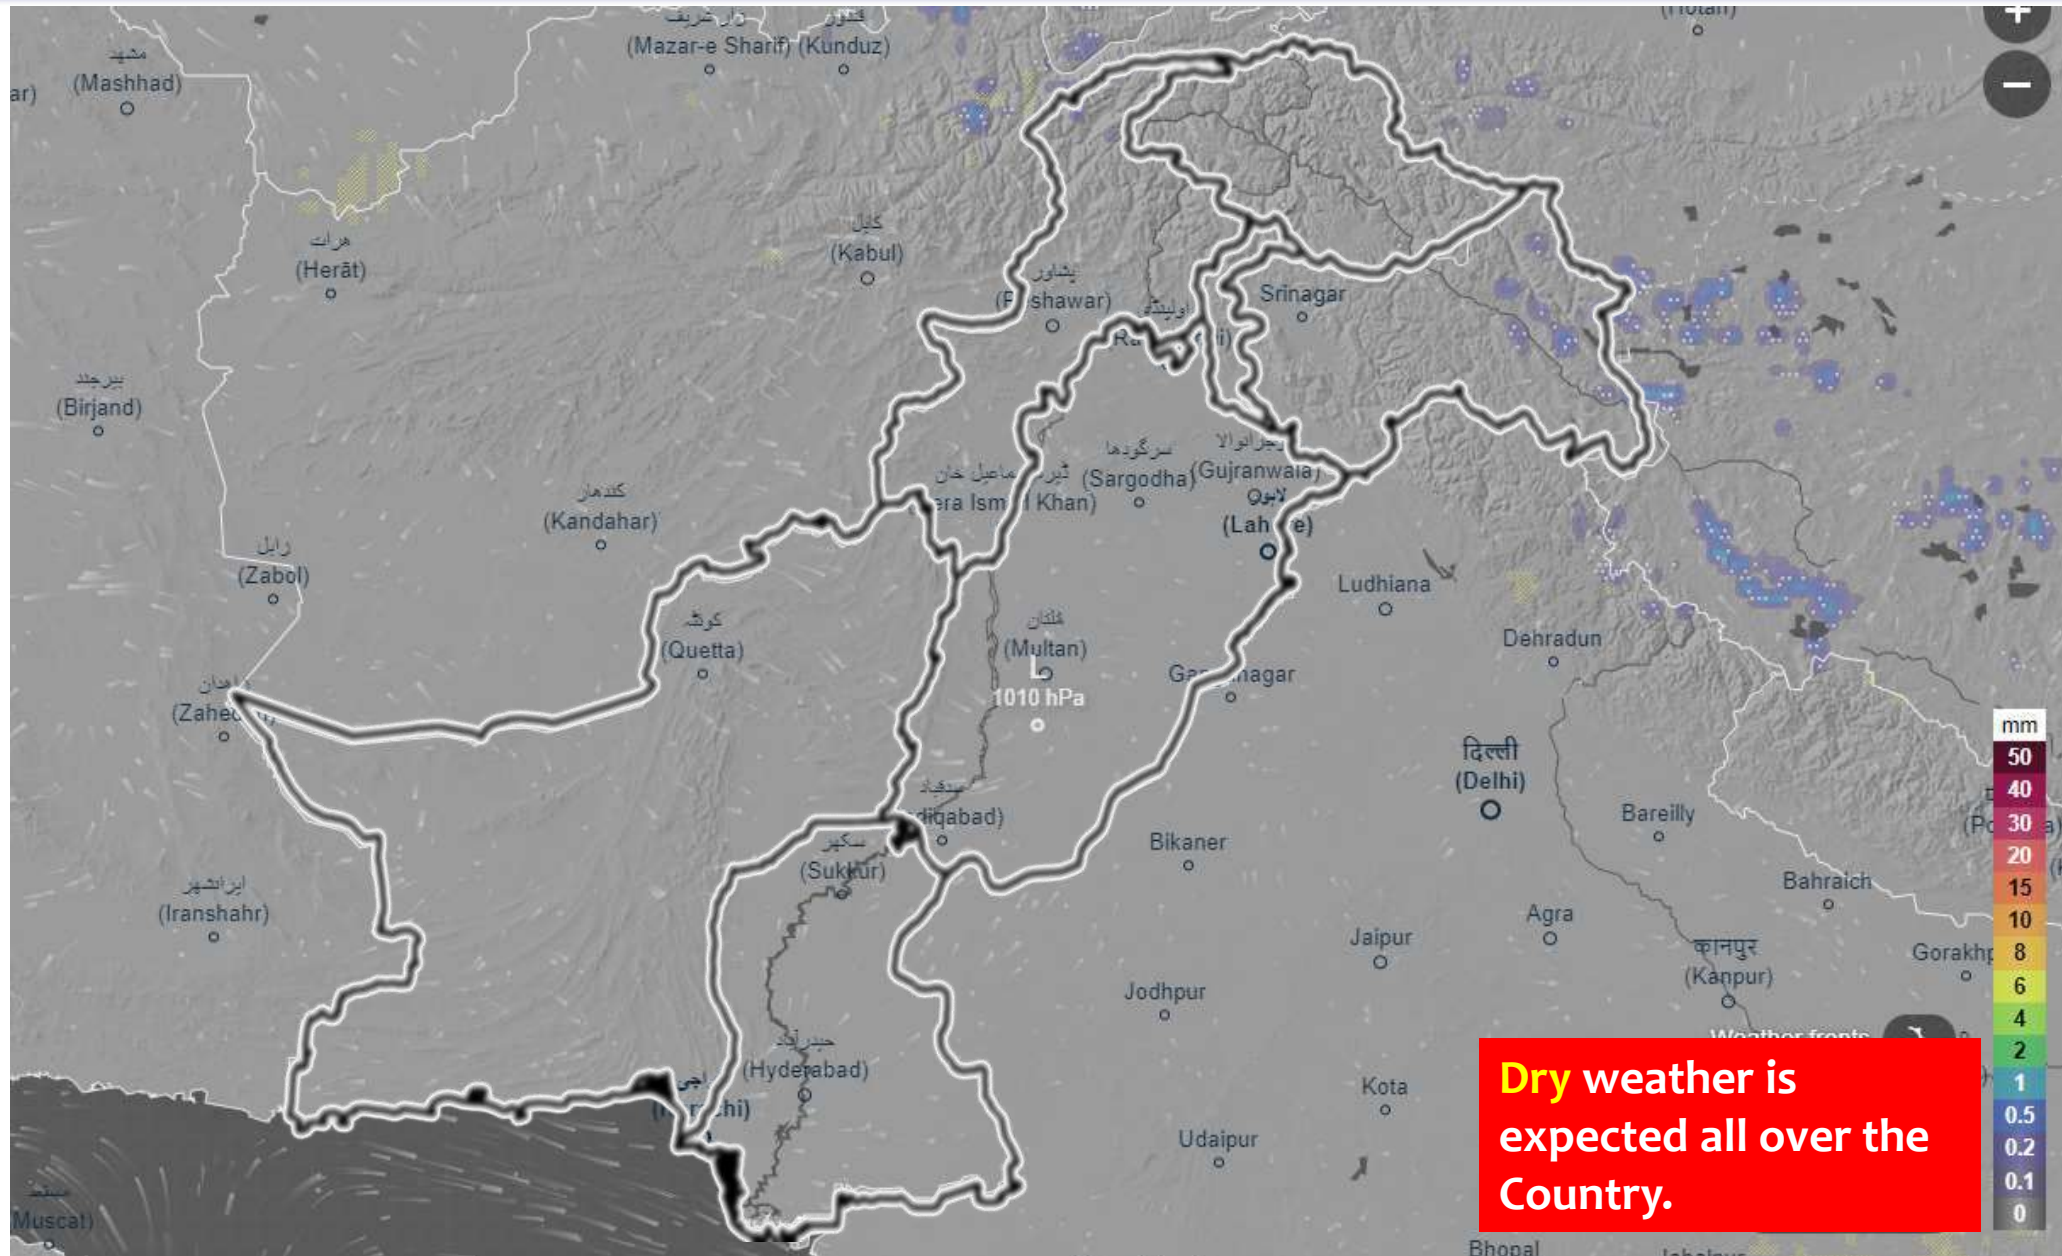

Projected Weather Anomalies – 18 Mar 24

Dry weather is expected all over the Country.

Projected Weather Anomalies – 19 Mar 24

Dry weather is expected all over the Country.

Projected Weather Anomalies – 20 Mar 24

Dry weather is expected in most parts of the country. However partly Cloudy weather is expected in KP, and GB.

Projected Weather Anomalies – 21 Mar 24

Projected Weather Anomalies – 22 Mar 24

Projected Weather Anomalies – 23 Mar 24