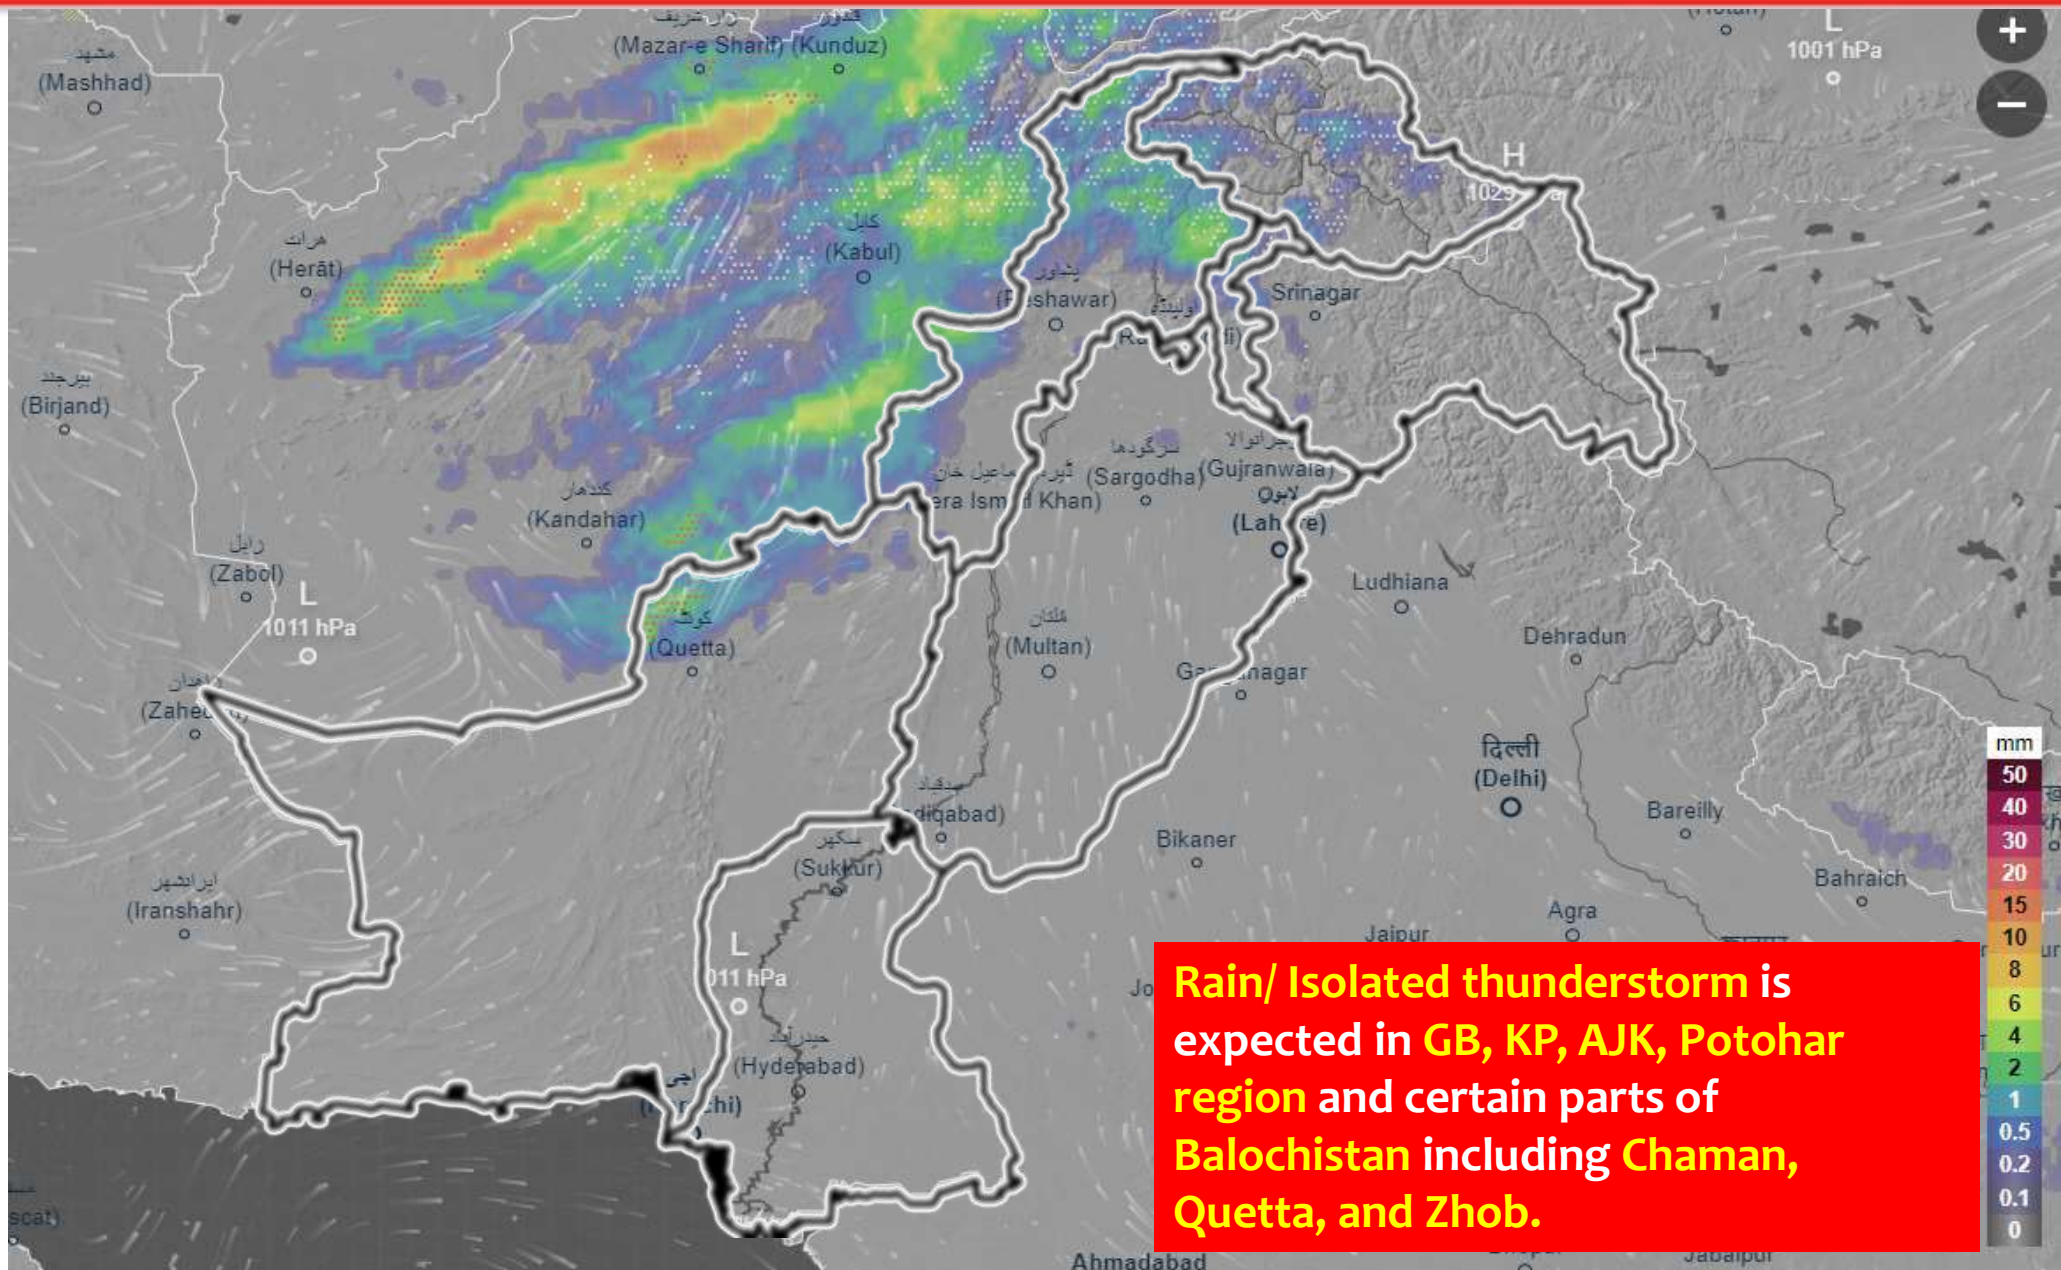

Projected Weather Anomalies – 18 Mar 24

Dry weather is expected all over the Country.

Projected Weather Anomalies – 19 Mar 24

Dry weather is expected all over the Country.

Projected Weather Anomalies – 20 Mar 24

Dry weather is expected in most parts of the country. However partly Cloudy weather is expected in KP, and GB.

Projected Weather Anomalies – 21 Mar 24

Projected Weather Anomalies – 22 Mar 24

Projected Weather Anomalies – 23 Mar 24