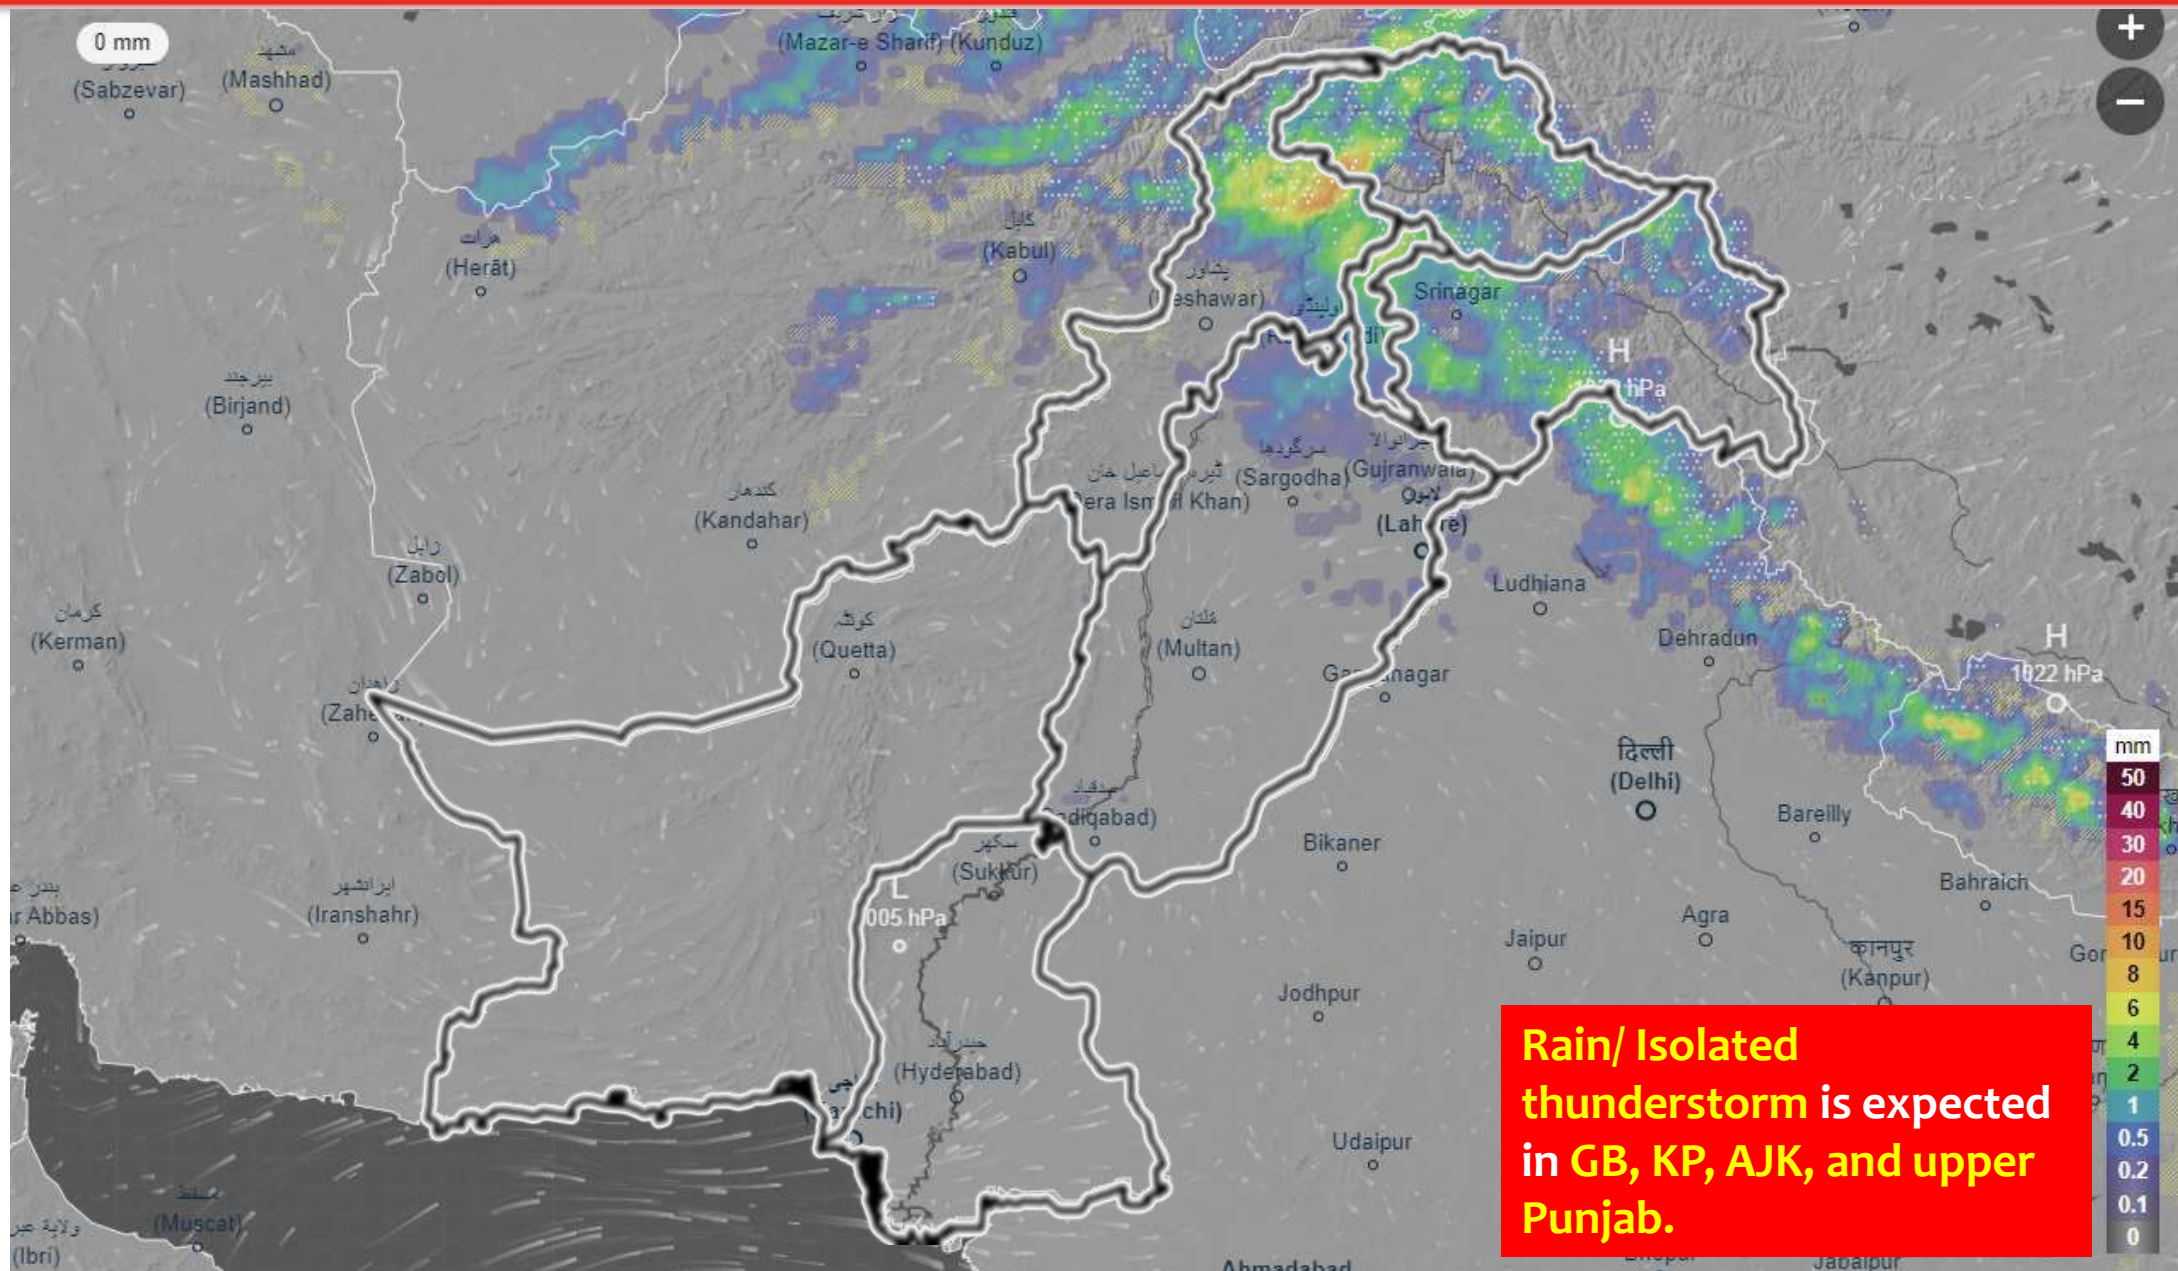

Dry weather is expected in most parts of the country. However partly Cloudy weather is expected in KP, and GB.

Projected Weather Anomalies – 21 Mar 24

Projected Weather Anomalies – 22 Mar 24

Projected Weather Anomalies – 23 Mar 24